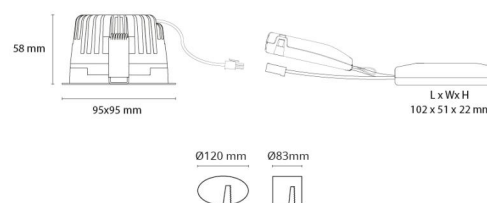

Light technic

Type of light source: LED (not exchangeable)
 Socket: LED
 Light source included: Yes
 Luminous flux: 890lm
 Efficacy: 74 lm/W
 Colour temperature: 3000K
 Colour rendering (CRI): Ra 98
 MacAdams factor: SDCM: 1
 Lifetime: L80/B10 > 100,000
 Light distribution: Direct
 Optic: Reflector
 Beam angle: 60°
 UGR: UGR < 19

Mounting/Connection

Mounting: Recessed (downlight), Indoor
 Cable entry: Screwless terminal block
 Plug: Screwless terminal block

Dimensions (mm)

Length (mm) L: 95
 Width (mm) W: 95
 Height (mm) H: 58
 Depth (D): 57
 Cut-out (mm): 83
 Ceiling void depth: 57
 Weight (brutto/netto): 0.498 / 0.436

Packaging

Packing dimensions (mm): 170 x 280 x 100

7 0 2 1 9 8 9 0 3 2 5 1 9