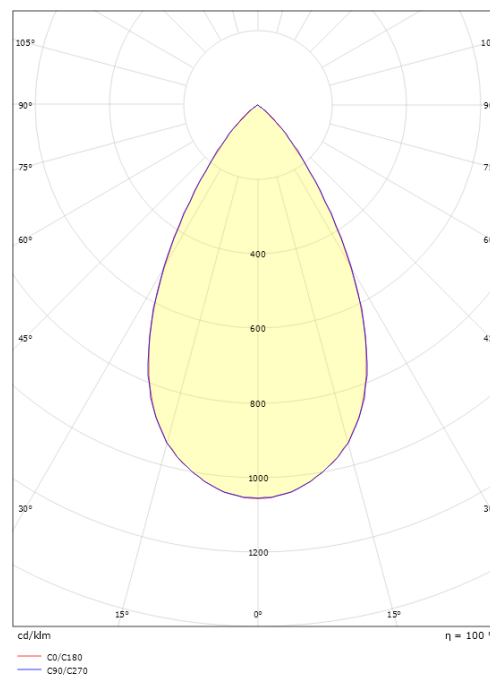

Mounting/Connection

Mounting: Recessed (downlight), Indoor
 Cable entry: Screwless terminal block
 Plug: Screwless terminal block

Dimensions (mm)

Length (mm) L: 95
 Width (mm) W: 95
 Height (mm) H: 58
 Depth (D): 57
 Cut-out (mm): 83
 Ceiling void depth: 57
 Weight (brutto/netto): 0.498 / 0.436

Packaging

Packing dimensions (mm): 170 x 280 x 100

7 0 2 1 9 8 9 0 3 2 5 1 9