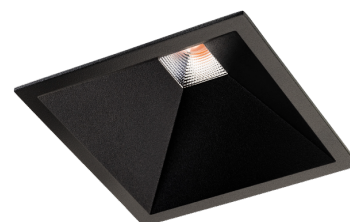

Soft Square Black 890lm 3000K Ra 98 Trailing edge dimming

Article code: 903251
EAN: 7021989032519

Electrical

Wattage: 12W
System wattage: 12W
Voltage: 220-240V
Frequency (Hz): 50/60Hz
Max. luminaires per circuit breaker: B10: 43, B16: 69, C10: 43, C16: 69

Light technic

Type of light source: LED (not exchangeable)
Socket: LED
Light source included: Yes
Luminous flux: 890lm
Efficacy: 74 lm/W
Colour temperature: 3000K
Colour rendering (CRI): Ra 98
MacAdams factor: SDCM: 1
Lifetime: L80/B10 > 100,000
Light distribution: Direct
Optic: Reflector
Beam angle: 60°
UGR: UGR < 19

Control/Dimming

Type: Trailing edge dimming

Protection

Luminaire class: Class II SELV

Energy and approvals

Energy class (2021-): F
Breeam: Fulfils Hea 01 for flicker free lighting

Materials and finish

Housing: Aluminium
Colour: Black (RAL 9004)

Mounting/Connection

Mounting: Recessed (downlight), Indoor
Cable entry: Screwless terminal block
Plug: Screwless terminal block

Dimensions (mm)

Length (mm) L: 95
Width (mm) W: 95
Height (mm) H: 58
Depth (D): 57
Cut-out (mm): 83
Ceiling void depth: 57
Weight (brutto/netto): 0.498 / 0.436

Packaging

Packing dimensions (mm): 170 x 280 x 100

7 0 2 1 9 8 9 0 3 2 5 1 9